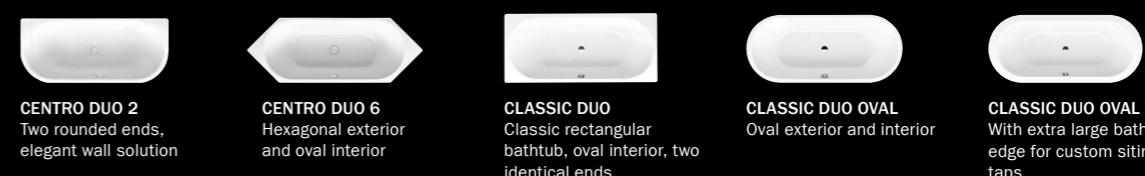

SAFELY IN, SAFELY OUT

If you wish to combine aesthetics with a high level of safety, you can have your bath fitted with a KALDEWEI grip. With the many different grip combinations available for your KALDEWEI bath, you're sure to find just the right one to fit your specific requirement.

The KALDEWEI Pool grip makes getting in and out of the bath more comfortable and safer than ever before. The high design ensures a firm hold without having to bend down to the edge of the bath.