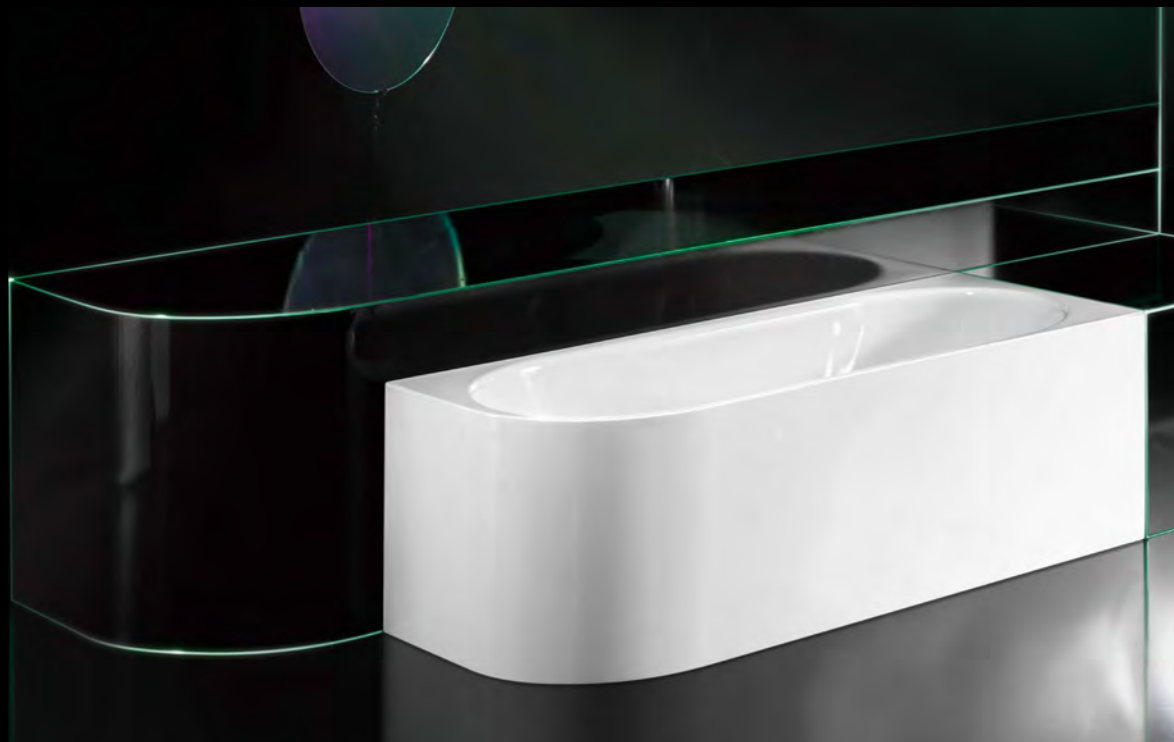

**DESIGN**

Phoenix Design. The freestanding MEISTERSTÜCK ASYMMETRIC DUO is truly eye-catching – particularly the new model which is 10cm longer (180 x 90cm). The seamless bathtub with overflow knob and flush-fitting built-in outflow are made of fine KALDEWEI steel enamel, and trans-