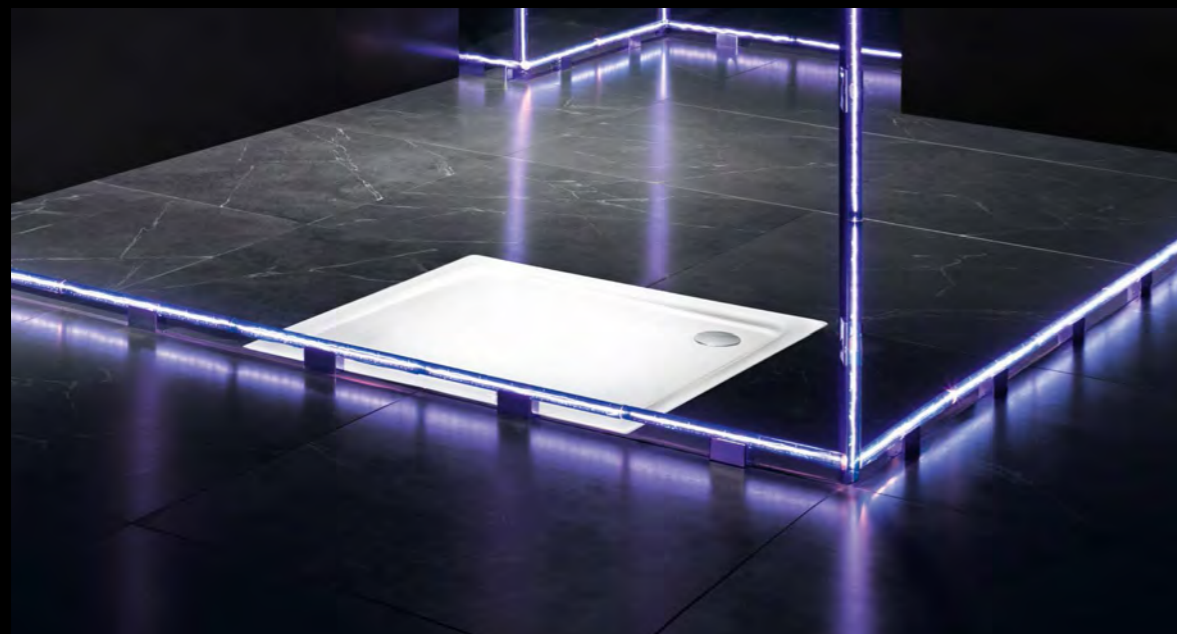

DESIGN

KALDEWEI Design. Less is more. The SUPERPLAN is an impressive demonstration of this principle. With just 2.5cm in depth, this enamelled shower surface is extremely shallow, making it ideal for installation at floor level. The elegant design turns your daily shower routine

into an exclusive experience. With its variety of different dimensions (from 75 x 80 x 2.5cm to 120 x 120 x 2.5cm) the SUPERPLAN enamelled shower surface can be seamlessly integrated into any room situation.

MODEL	MODEL NO.	LENGTH (cm)	WIDTH (cm)	DEPTH (cm)
SUPERPLAN	385	75	80	2.5
	386	80	80	2.5
	400	70	90	2.5
	387	75	90	2.5
	388	80	90	2.5
	390	90	90	2.5
	402	75	100	2.5
	398	80	100	2.5
	404	90	100	2.5

MODEL	MODEL NO.	LENGTH (cm)	WIDTH (cm)	DEPTH (cm)
	391	100	100	2.5
	405	90	110	2.5
	401	70	120	2.5
	403	75	120	2.5
	389	80	120	2.5
	406	90	120	2.5
	407	100	120	2.5
	399	120	120	2.5

DESIGN

KALDEWEI Design. The SUPERPLAN XXL is the new dimension in showering. Thanks to its installation at floor level, this enamelled shower surface represents a successful combination of spaciousness and elegance. The SUPERPLAN XXL is, like SUPERPLAN, also available in many different sizes.

cessful combination of spaciousness and elegance. The SUPERPLAN XXL is, like SUPERPLAN, also available in many different sizes.

MODEL	MODEL NO.	LENGTH (cm)	WIDTH (cm)	DEPTH (cm)
SUPERPLAN XXL	438	90	130	2.5
	408	70	140	3.9
	410	75	140	4.0
	446	80	140	4.0
	429	90	140	4.3
	412	100	140	4.3
	433	70	150	3.9
	435	75	150	4.0
	439	90	150	4.3
	447	80	150	4.0
	442	100	150	4.3
	431	70	160	3.9

MODEL	MODEL NO.	LENGTH (cm)	WIDTH (cm)	DEPTH (cm)
	436	75	160	4.0
	448	80	160	4.0
	440	90	160	4.3
	443	100	160	4.3
	409	70	170	4.7
	411	75	170	4.7
	430	90	170	5.1
	444	100	170	5.1
	437	80	180	4.7
	441	90	180	5.1
	445	100	180	5.1