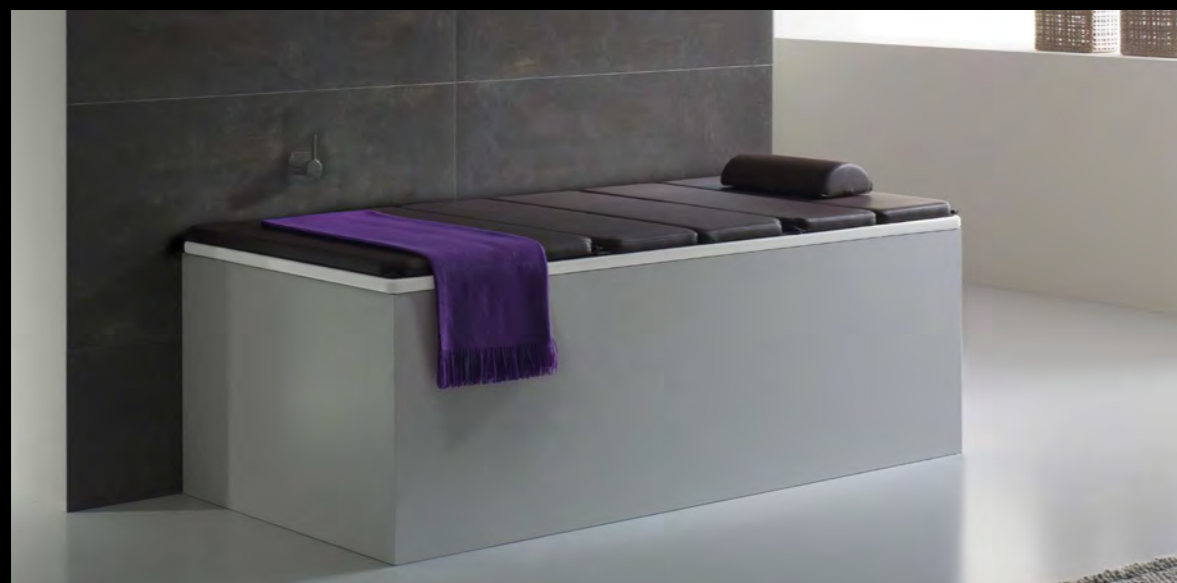

The relax lounge is available in the following colours: