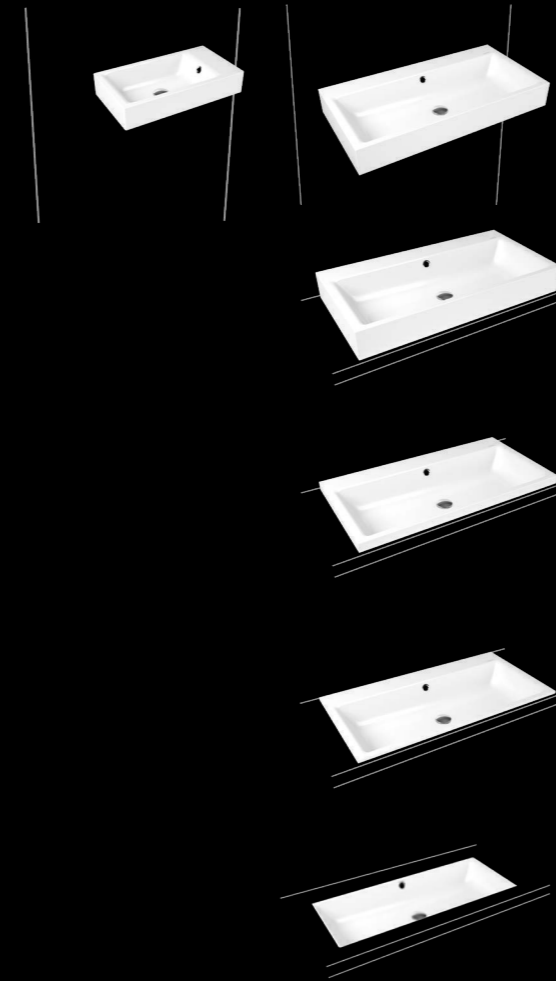

PERFECT MATCH

SUPERPLAN

PURO DUO

**DESIGN**

Anke Salomon. This is how washbasins must look if they are to be a worthy enhancement to the PURO bathtub family. A classically minimalist design and reduced edges, balanced by unusually generous interior dimensions. And because the lines are so clean and timeless, they have been immortalised in long-lasting KALDEWEI steel enamel.

sions. And because the lines are so clean and timeless, they have been immortalised in long-lasting KALDEWEI steel enamel.

MODEL	MODEL NO.	LENGTH (cm)	WIDTH (cm)	HEIGHT (cm)
SILENIO Wall-mounted washbasin	3044	60	46	12
	3045	90	46	12
	3046	120	46	12
SILENIO Countertop washbasin 12cm	3042	60	46	12
	3043	90	46	12
SILENIO Semi inset countertop washbasin 4cm	3040	60	46	4
	3041	90	46	4
SILENIO Undercounter washbasin	3047	63.4	39.1	
	3048	93.4	39.1	