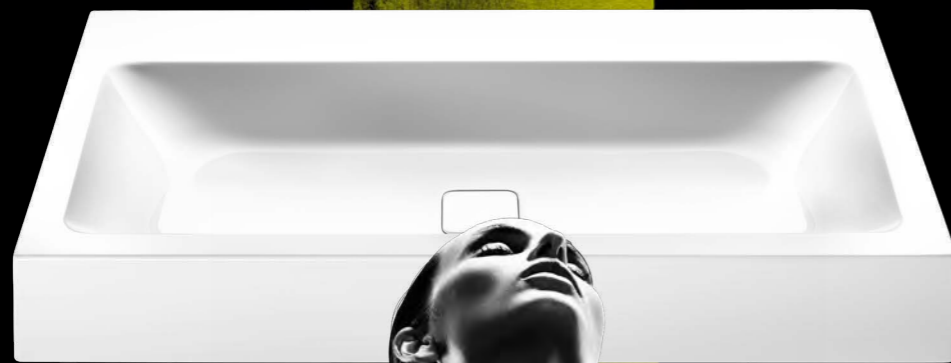

THE WASHBASINS

MADE FOR HIGH STANDARDS - AND FOR ETERNITY.

Ⓜ EMERSO - MEISTERSTÜCK